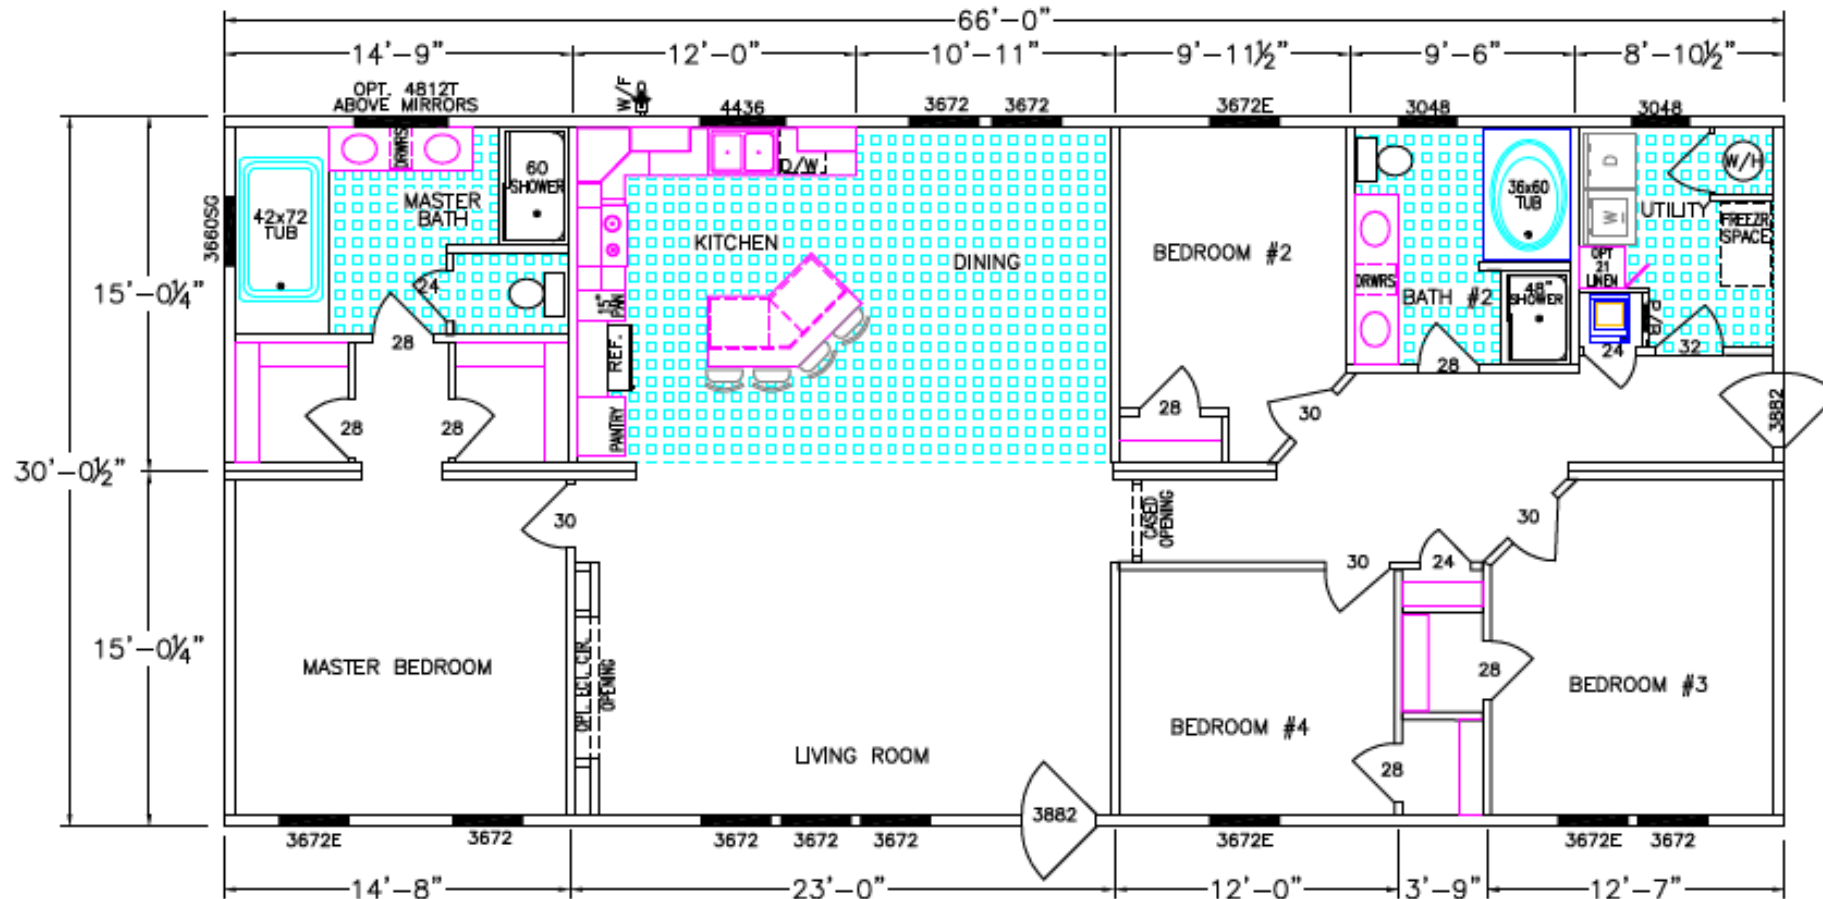

The Grove

1009-70-4-32

Rev. 02.29.20

4 bedroom/2 bath 1980 hsf

Due to continuous product improvement, specifications and finish options are subject to change without notice. The square footage and other dimensions are approximate. Renderings are often shown with optional features and upgrades that can be added at additional cost. Please contact your local Franklin dealer for full details regarding exterior and interior options and pricing. Overall length includes 4'0" for hitch.